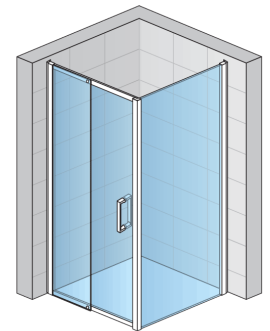

BASIC INFORMATION

Model range	VALEA
Model	VAL2+VALT

DETAILED INFORMATION

Door options	VAL2
Available standard widths	1200, 1400 mm
Standard height	1900 mm
Available glass finishes	60
Available frame finishes	50

Fixed panel	VALT
Available standard widths	700, 800, 900, 1000, 1200 mm
Standard height	1900 mm
Available glass finishes	60
Available frame finishes	50

VAL2+VALT

Available glass finishes

60

Transparent with black screenprint on top and bottom